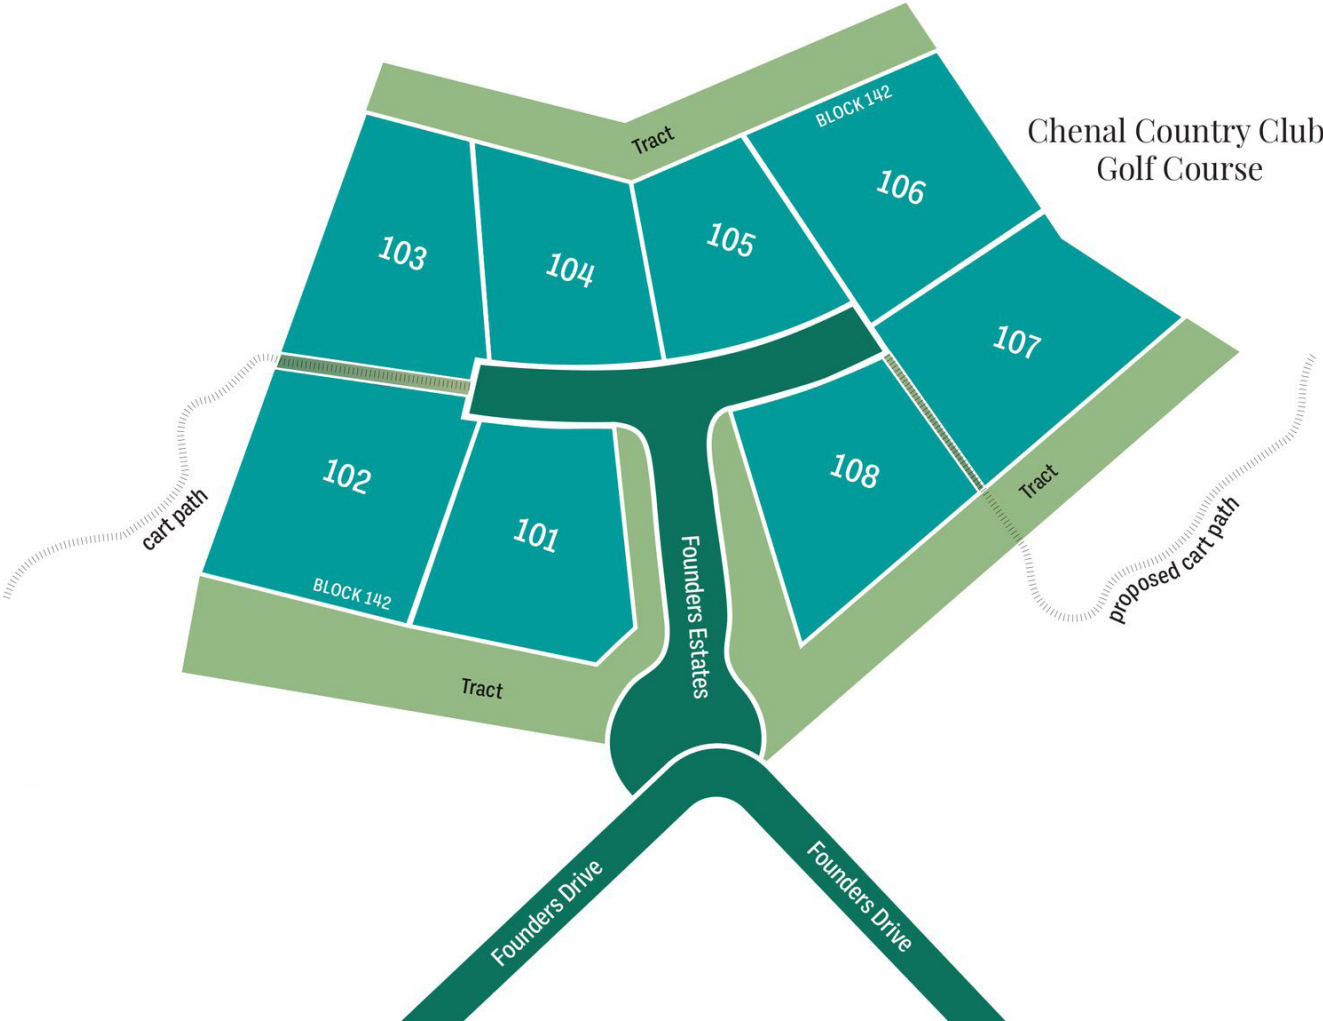

Founders Estates

Lot 101	\$195,000
Lot 103	\$215,000
Lot 104	\$200,000
Lot 105	\$240,000
Lot 108	\$210,000

Minimum Square Feet

One Level: 2,800
Multi-Level: 3,800